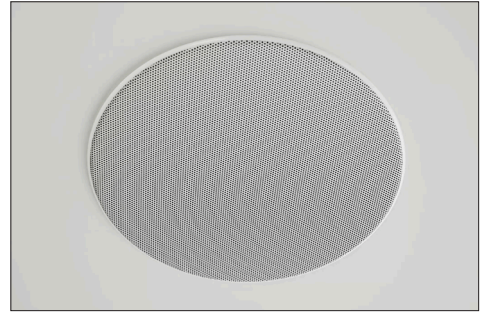

STEP 1: Cut the surface

STEP 2: Insert the VX Flex Frame and Plug, tighten the Toggle Feet

STEP 3: When ready to complete install, remove Plug and insert VX Speaker Module

STEP 4: Click and lock the Speaker Module to the Flex Frame

REMOVE PLUG
FROM
FLEX FRAME

Two-stage installation not available on VX60R or VX80R models, also not available for any James VXQ models.

INSTALLATION

STEP 1

STEP 2

STEP 3

STEP 4

STEP 5

STEP 6

VISUAL EXPERIENCE A LA CARTE MODELS

REQUIRES FLEX FRAME + MODULE + GRILLE

| PRODUCT | SKU | DESCRIPTION | UOM |
|----------------|-------|--|-----|
| FLEXFRAME-VX4R | 93630 | VX Small 4" Round Flex Frame + Plug (No Grille) | PR |
| FLEXFRAME-VX4 | 93631 | VX Small 4" Rectangle Flex Frame + Plug (No Grille) | PR |
| FLEXFRAME-VX6R | 93632 | VX Medium 6" Round Flex Frame + Plug (No Grille) | PR |
| FLEXFRAME-VX6 | 93633 | VX Medium 6" Rectangle Flex Frame + Plug (No Grille) | PR |
| FLEXFRAME-VX8R | 93634 | VX Large 8" Round Flex Frame + Plug (No Grille) | PR |
| FLEXFRAME-VX8 | 93635 | VX Large 8" Rectangle Flex Frame + Plug (No Grille) | PR |
| MODULE-VX42 | 93636 | VX42 Speaker Module | PR |
| MODULE-VX46 | 93637 | VX46 Speaker Module | PR |
| MODULE-VX62 | 93638 | VX62 Speaker Module | PR |
| MODULE-VX66 | 93639 | VX66 Speaker Module | PR |
| MODULE-VX82 | 93640 | VX82 Speaker Module | PR |
| MODULE-VX86 | 93641 | VX86 Speaker Module | PR |
| MODULE-VX42R | 93642 | VX42R Speaker Module | PR |
| MODULE-VX46R | 93643 | VX46R Speaker Module | PR |
| MODULE-VX62R | 93644 | VX62R Speaker Module | PR |
| MODULE-VX64R | 93645 | VX64R Speaker Module | PR |
| MODULE-VX66R | 93646 | VX66R Speaker Module | PR |
| MODULE-VX82R | 93647 | VX82R Speaker Module | PR |
| MODULE-VX86R | 93648 | VX86R Speaker Module | PR |